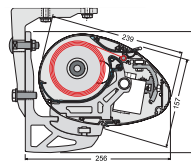

Plafondmontage

Afmetingen

De maximale breedte (13 meter) en de maximale uitvalmaat (4 meter) maken dit zonnescherm tot een breed inzetbaar model. Vanaf 7 meter breed wordt het V485-Almeria zonnescherm gekoppeld. Om de stevigheid van het doek te garanderen, bestaat het doek dan uit meerdere delen.

Standaard uitvoering

- Inclusief elektrische motor
- Inclusief muursteunen

Vraag uw dealer naar de exclusieve uitbreidingsopties.

Fabrieksgarantie

Een zonnescherm schaft u aan om jarenlang zorgeloos van te genieten. Daarom zijn Verano® zonneschermen gemaakt van de beste kwaliteitsmaterialen en geven wij u 5 jaar garantie. De garantie geldt mits alle instructies voor montage, gebruik en onderhoud goed worden opgevolgd.

Verano Nederland
www.verano.nl

facebook.com/verano.nl
facebook.com/verano.be

@veranobv

pinterest.com/veranobv

Verano België
www.verano.be

Verano® your comfort is our concern

Uw Verano® dealer: